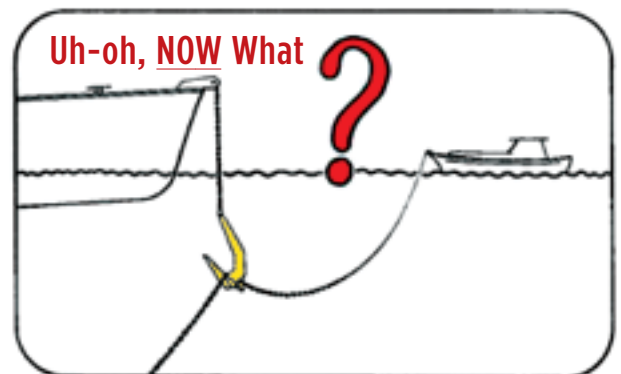

Ultra Trip Hook

Safe and secure anchoring is all about the equipment. Quickline provides the highest quality 316L stainless steel anchoring gear that's effective, easy to use, and best of all, it delivers peace of mind.

- Untangle fouled anchor lines quickly and easily
- Transfers fouled rode from your anchor for easy clearing
- Simply drop your anchor a few feet, and it's clear of the fouled anchor line

You have anchored in a beautiful and secluded cove. Over time, you are joined by a number of boaters. You decide to leave but have discovered that your neighbors have set their anchors across yours. Now the anchor rodes are locked. **What to do?**

It's simple! Use Ultra Trip Hook to clear the offending anchor line or chain. The hook is made of 316L stainless steel, and is designed to carry the load.

Simply bring your anchor in until the trapped anchor rode is exposed. Secure your neighbor's anchor rode with the Ultra Trip Hook, and take up the load. Your anchor is free and clear of the intruding anchor line. Now, simply release the anchor rode from the hook. You are on your way, and a big problem has now become only a minor irritant.