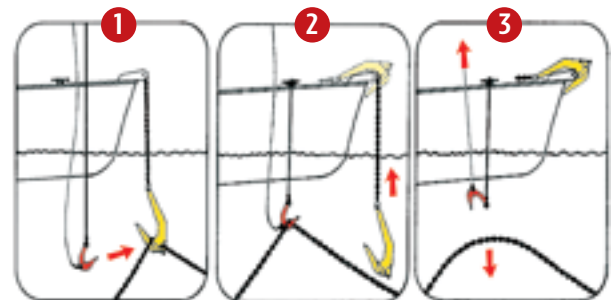

Ultra Trip Hook

Safe and secure anchoring is all about the equipment. Quickline provides the highest quality 316L stainless steel anchoring gear that's effective, easy to use, and best of all, it delivers peace of mind.

- Untangle fouled anchor lines quickly and easily
- Transfers fouled rode from your anchor for easy clearing
- Simply drop your anchor a few feet, and it's clear of the fouled anchor line

You have anchored in a beautiful and secluded cove. Over time, you are joined by a number of boaters. You decide to leave but have discovered that your neighbors have set their anchors across yours. Now the anchor rodes are locked. **What to do?**

It's simple! Use Ultra Trip Hook to clear the offending anchor line or chain. The hook is made of 316L stainless steel, and is designed to carry the load.

Simply bring your anchor in until the trapped anchor rode is exposed. Secure your neighbor's anchor rode with the Ultra Trip Hook, and take up the load. Your anchor is free and clear of the intruding anchor line. Now, simply release the anchor rode from the hook. You are on your way, and a big problem has now become only a minor irritant.