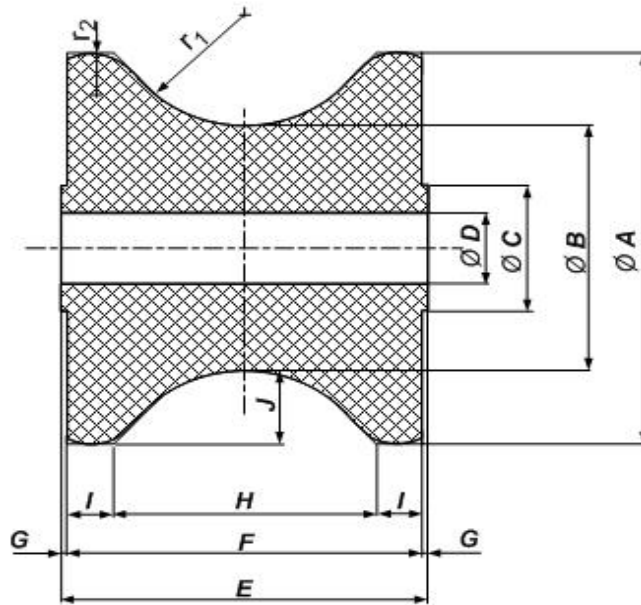

FIXED BOW ROLLERS

Roller:

Black Delrin – 1 Piece

ULTRA-FIXED BOW ROLLER - ROLLER DIMENSIONS - (millimeters)

Anchor (kg)	8	12	16	21	27	35	45	60	80	100	130	160	200
A	80.0	90.0	100.0	110.0	120.0	130.0	140.0	155.4	170.0	185.0	200.0	215.0	235.0
B	44.0	50.0	55.0	60.0	65.0	70.0	80.0	85.0	95.0	100.0	110.0	120.0	130.0
C	29.4	33.6	37.0	40.5	44.1	48.0	52.2	57.5	63.3	68.2	74.4	79.7	85.9
D	12.9	14.7	16.2	17.7	19.3	21.0	22.9	25.2	27.7	29.8	32.6	34.9	37.6
E	64.0	64.0	81.0	89.0	96.0	105.0	114.0	126.0	138.5	149.0	163.0	175.0	188.0
F	62.6	62.6	79.0	87.0	94.0	103.0	112.0	123.8	136.1	146.4	160.2	172.0	184.8
G	0.7	0.7	1.0	1.0	1.0	1.0	1.0	1.1	1.2	1.3	1.4	1.5	1.6
H	47.6	54.5	60.0	65.7	71.5	77.9	84.7	93.2	102.6	110.5	120.6	129.2	139.3
I	7.5	8.6	9.5	10.4	11.3	12.3	13.4	14.8	16.2	17.5	19.1	20.5	22.0
J	18.0	20.0	22.5	25.0	27.5	30.0	30.0	35.2	37.5	42.5	45.0	47.5	52.5
r1	23.8	27.3	30.0	32.9	35.7	38.9	42.4	46.6	51.3	55.3	60.3	64.6	69.6
r2	5.6	5.1	7.0	6.1	6.6	7.2	7.8	8.6	9.5	10.2	11.2	12.0	12.9