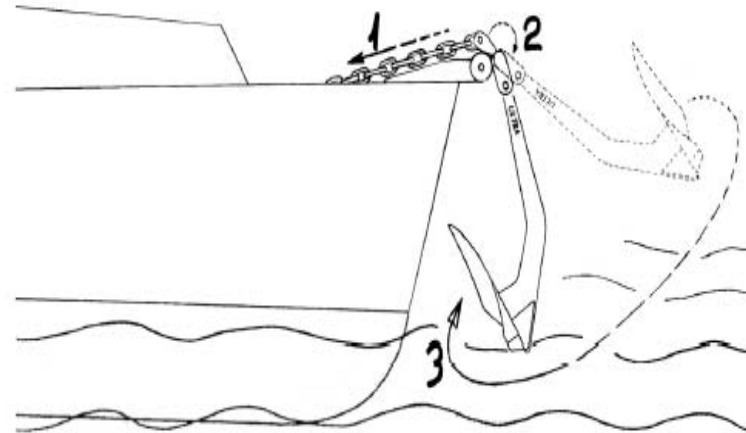

How Ultra Flip Swivel Works !

Quickline USA
15561 Computer Lane
Huntington beach, CA 92649
714-843-6964
714-843-6906 FAX

www.quickline.us

info@quickline.us