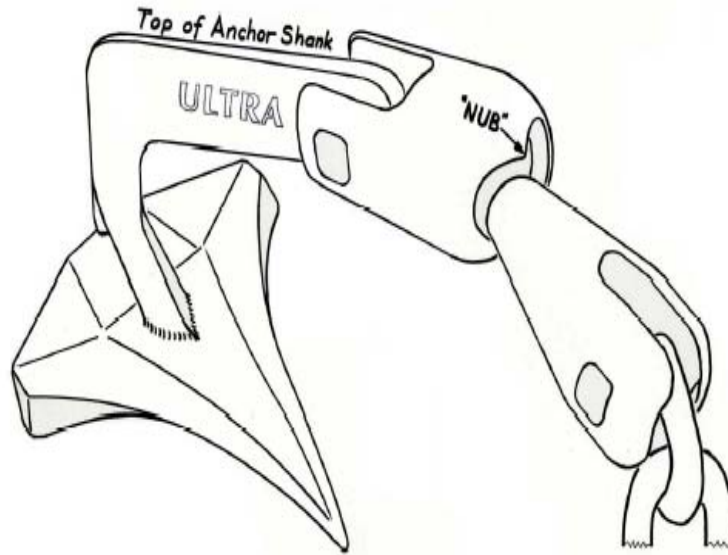

The proper installation of Ultra Flip Swivel on an anchor :

Union SteamShip Co. Marina  
PO Box 250 Bowen Island BC  
V0N 1G0 Canada  
604 947 0707 [www.ussc.ca](http://www.ussc.ca)

January 4, 2008

Ultra Anchors  
Att: Erkutay Yucel  
<[erkutay@bovutmarina.com](mailto:erkutay@bovutmarina.com)>  
and  
Randy Boelsems  
QuicklineUSA  
<[randy@quickline.us](mailto:randy@quickline.us)>

Reference Ultra Flip Swivel

Dear Sirs

I just wanted to let you know your "Ultra Flip Swivel" really works great. I have tried it many times now and feel its safe to let my wife stow the anchor. It simplicity, in flipping the anchor over into the correct stowage position prior to being is pulled over the bow roller works every time. Again thanks for a great product.