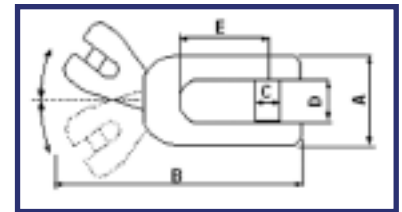

- Connects chain to anchor
- Easy passage of anchor over bow roller — **WILL NOT BIND!**
- Stainless steel swivel rotates 30 degrees before set anchor position is impacted

Put an end to galvanized or corroded anchor chain shackles. The Ultra swivel is a beautifully crafted 316L stainless steel swivel that is strong, safe and a super efficient way to connect your anchor chain to the anchor.

The swivel head allows the chain to move 30 degrees in every direction without disturbing or dislodging a set anchor.

When retrieving the anchor, Ultra Swivel allows the anchor to easily right and align itself with the bow rollers; thus avoiding wear and tear on the windlass, and your time on a rolling deck.

Specifications

Unit #	Anchor Chain Size (in.)	Anchor Weight (lbs.)	Breaking Strength (lbs.)
S6	1/4	30	4,960
S8	5/16	50	9,140
S10	3/8	80	14,580
S13	1/2	130	26,400
S16	5/8	220	40,000

Limited Warranty: Quickline USA warrants that these products will be free from defects in materials and workmanship under normal use and service for a period of three (3) years from the date of purchase. If any product proves to be defective within the three-year period, the customer must return the defective Product to Quickline USA.